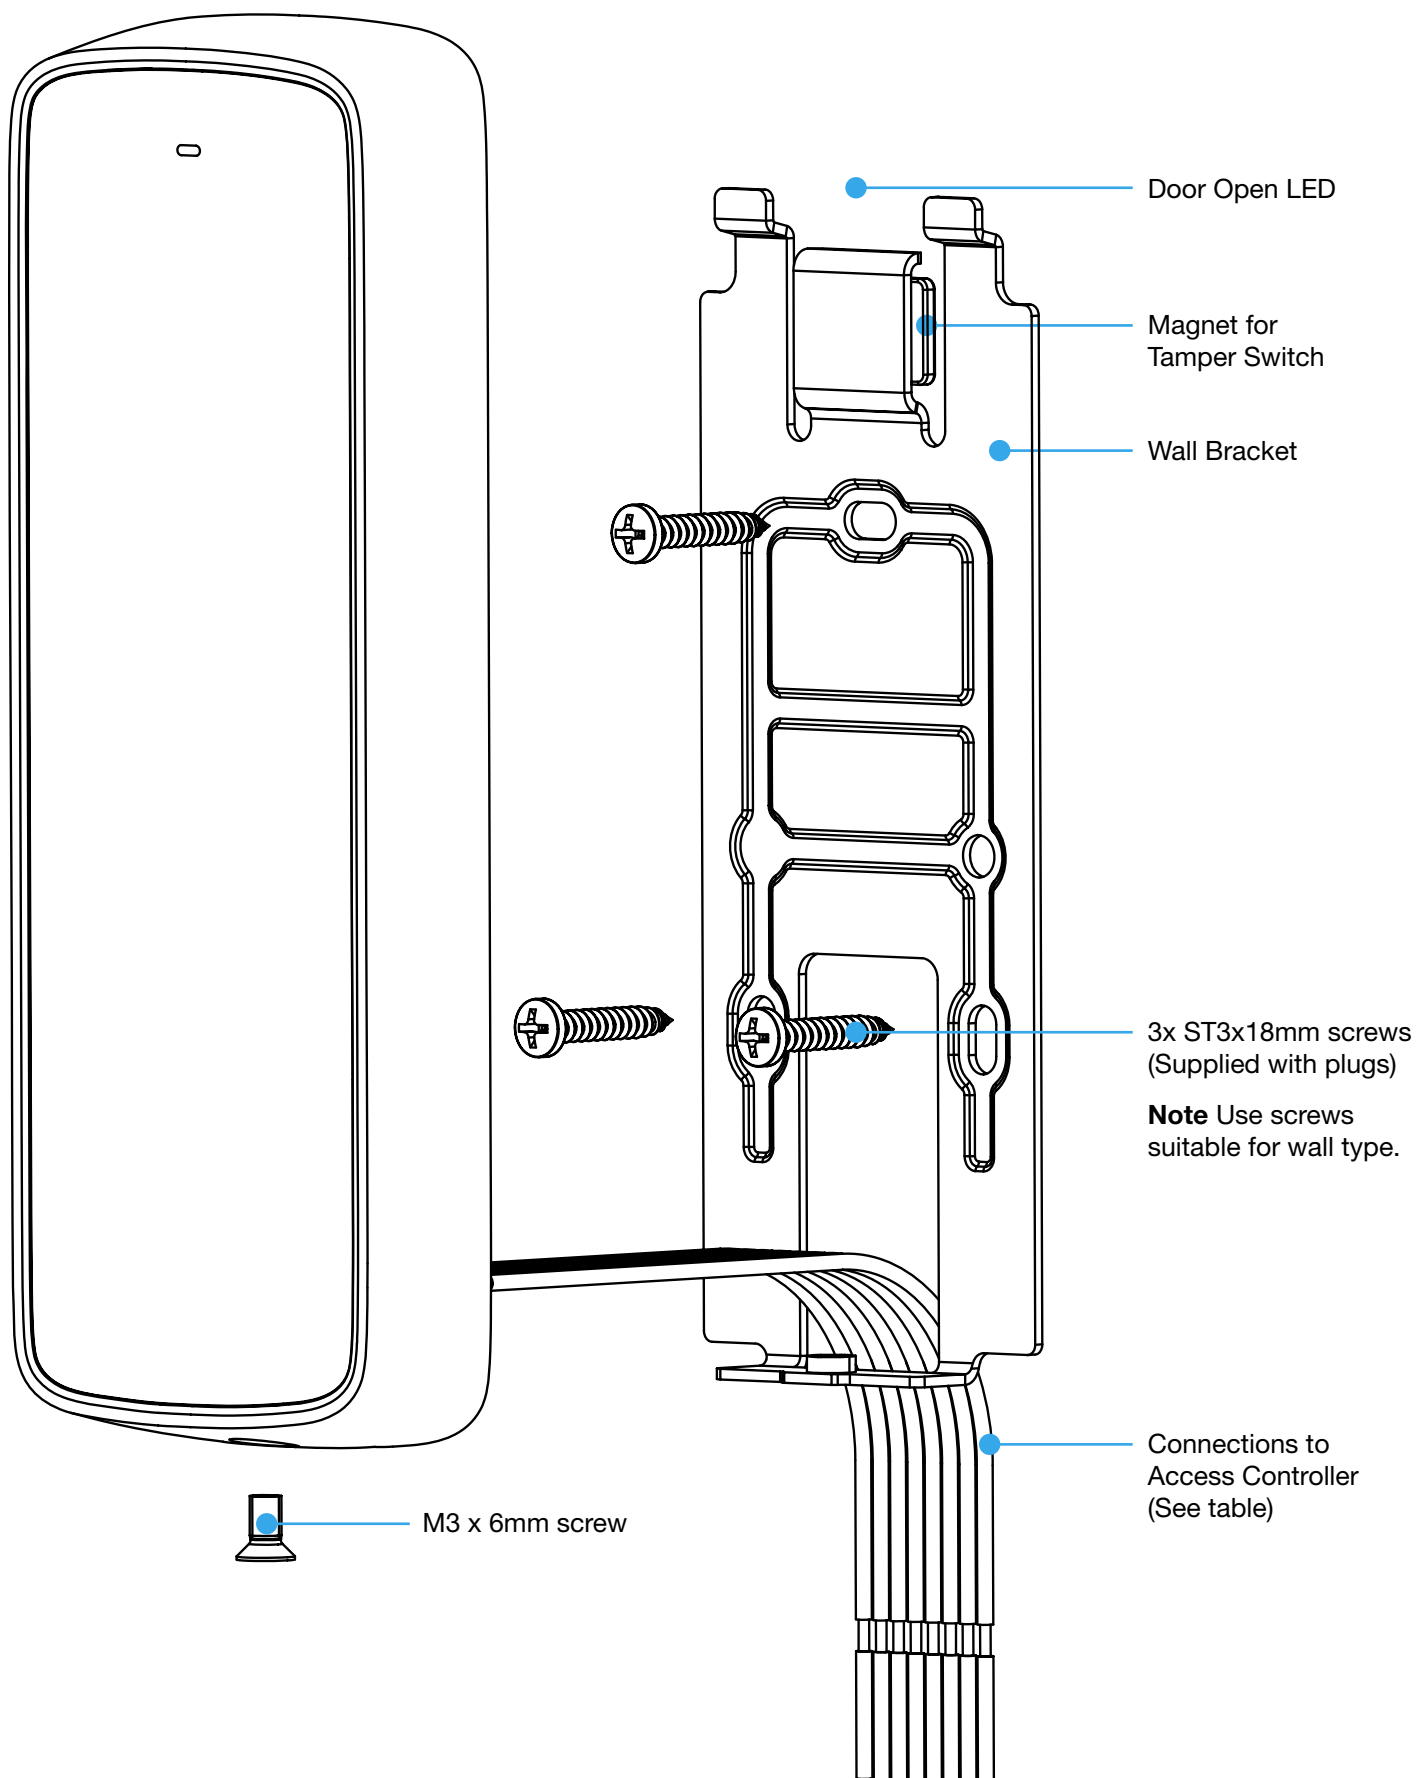

CAME 
ENTROTEC

CAME.COM/ENTROTEC

ePRO
HF READER

INSTALLATION GUIDE

ePRO HFR INSTALLATION

CAME 
ENTROTEC

ACCESS CONTROLLER CONNECTIONS

Colour	Connection to Access Controller
Red	12V
Black	GND
Yellow	RS485- (B)
Purple	RS485+ (A)