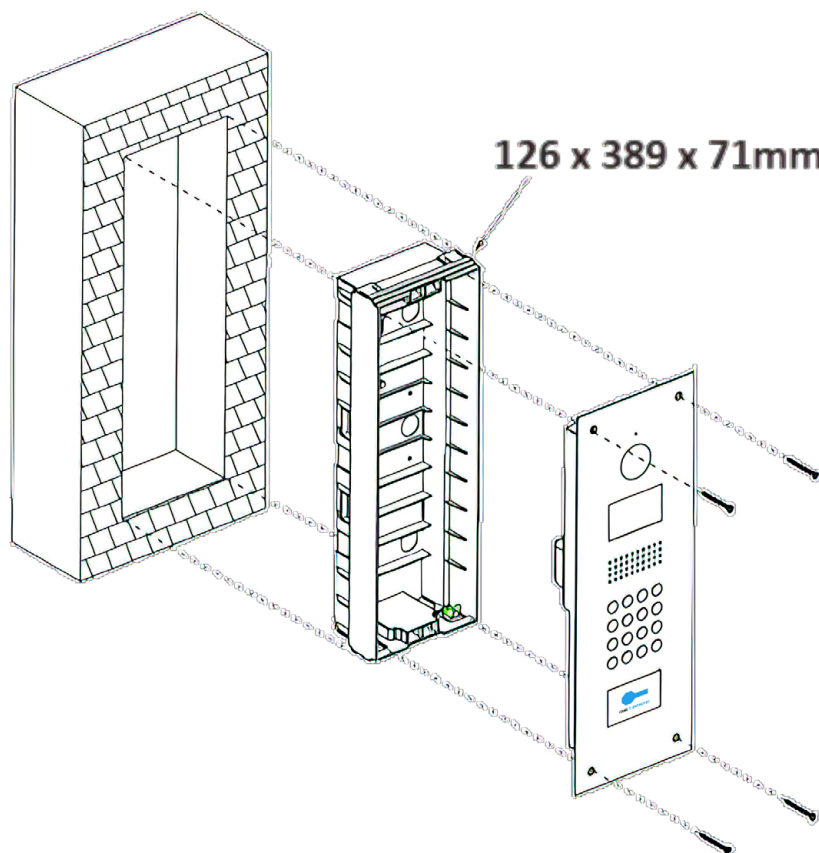

# ePRO PANEL BACKBOX

PRO-BBXC-FM - Flush Mounted Back Box for PRO-DPC

## Technical characteristics

Style	Flush Mount
Material	Plastic
Dimensions	126 x 389 x 71mm
Weight	0.5 Kg