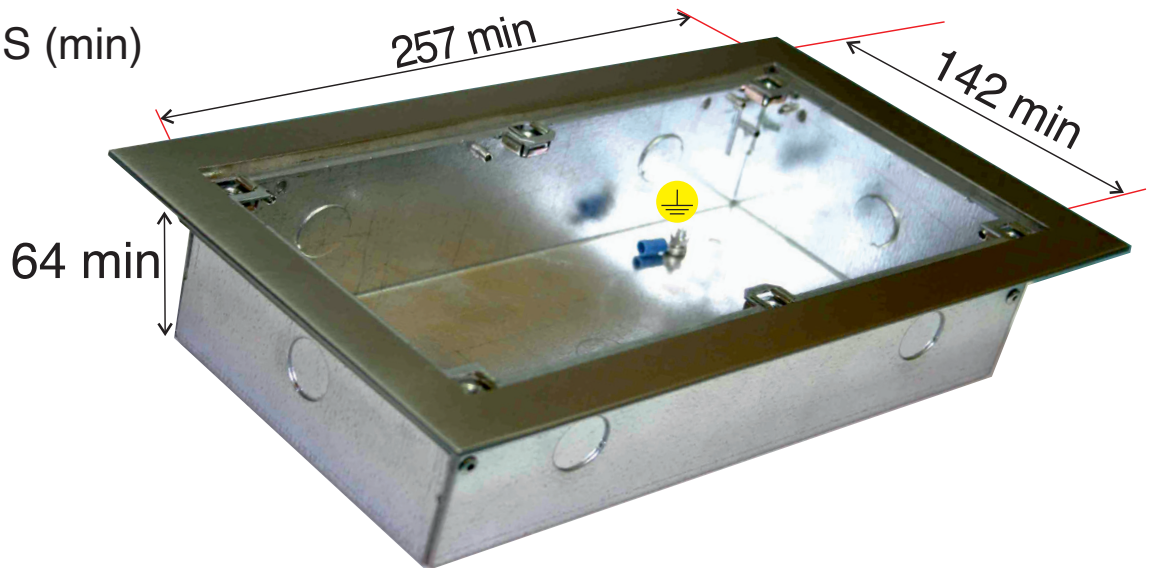

TYPE BBXT23 BZ

Backbox

Panel Size 134 W x 249 H (mm)

BOX/BEZEL
DIMENSIONS (mm)

CUTOUT
DIMENSIONS (min)

Technical characteristics

Model	BBXT23BZ
Type	Bezelled panel style
Material Box	1.2mm Galvanised Steel
Material Bezel	Stainless steel 1.4404 (316L)2.5/3mm
Fixings	M4 Cagenuts
Cable Access	Various 20mm Knock Ins
Drain Holes	Yes
Dimensions	289 x 174 x 64
Earth Point	Yes
Rigid Construction	Yes

Accessories

Cage Nut	M4
Allen key tool	OEM43575
Security Screw	SCREW M4 X 25MM CS