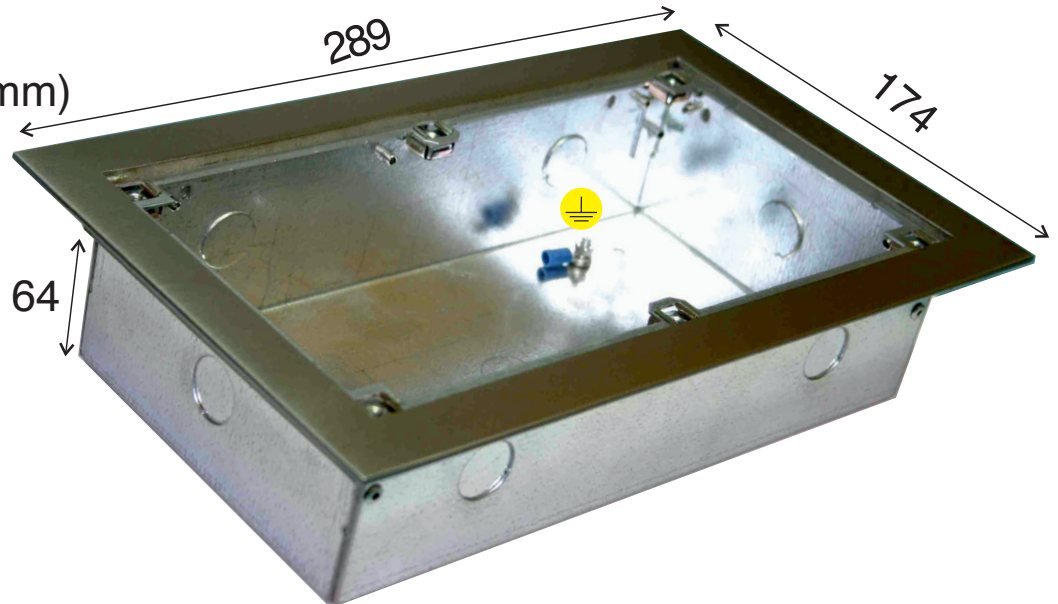

TYPE BBXT23 BZ

Backbox

Panel Size 134 W x 249 H (mm)

BOX/BEZEL
DIMENSIONS (mm)

CUTOUT
DIMENSIONS (min)

Technical characteristics

Model	BBXT23BZ
Type	Bezelled panel style
Material Box	1.2mm Galvanised Steel
Material Bezel	Stainless steel 1.4404 (316L)2.5/3mm
Fixings	M4 Cagenuts
Cable Access	Various 20mm Knock Ins
Drain Holes	Yes
Dimensions	289 x 174 x 64
Earth Point	Yes
Rigid Construction	Yes

Accessories

Cage Nut	M4
Allen key tool	OEM43575
Security Screw	SCREW M4 X 25MM CS