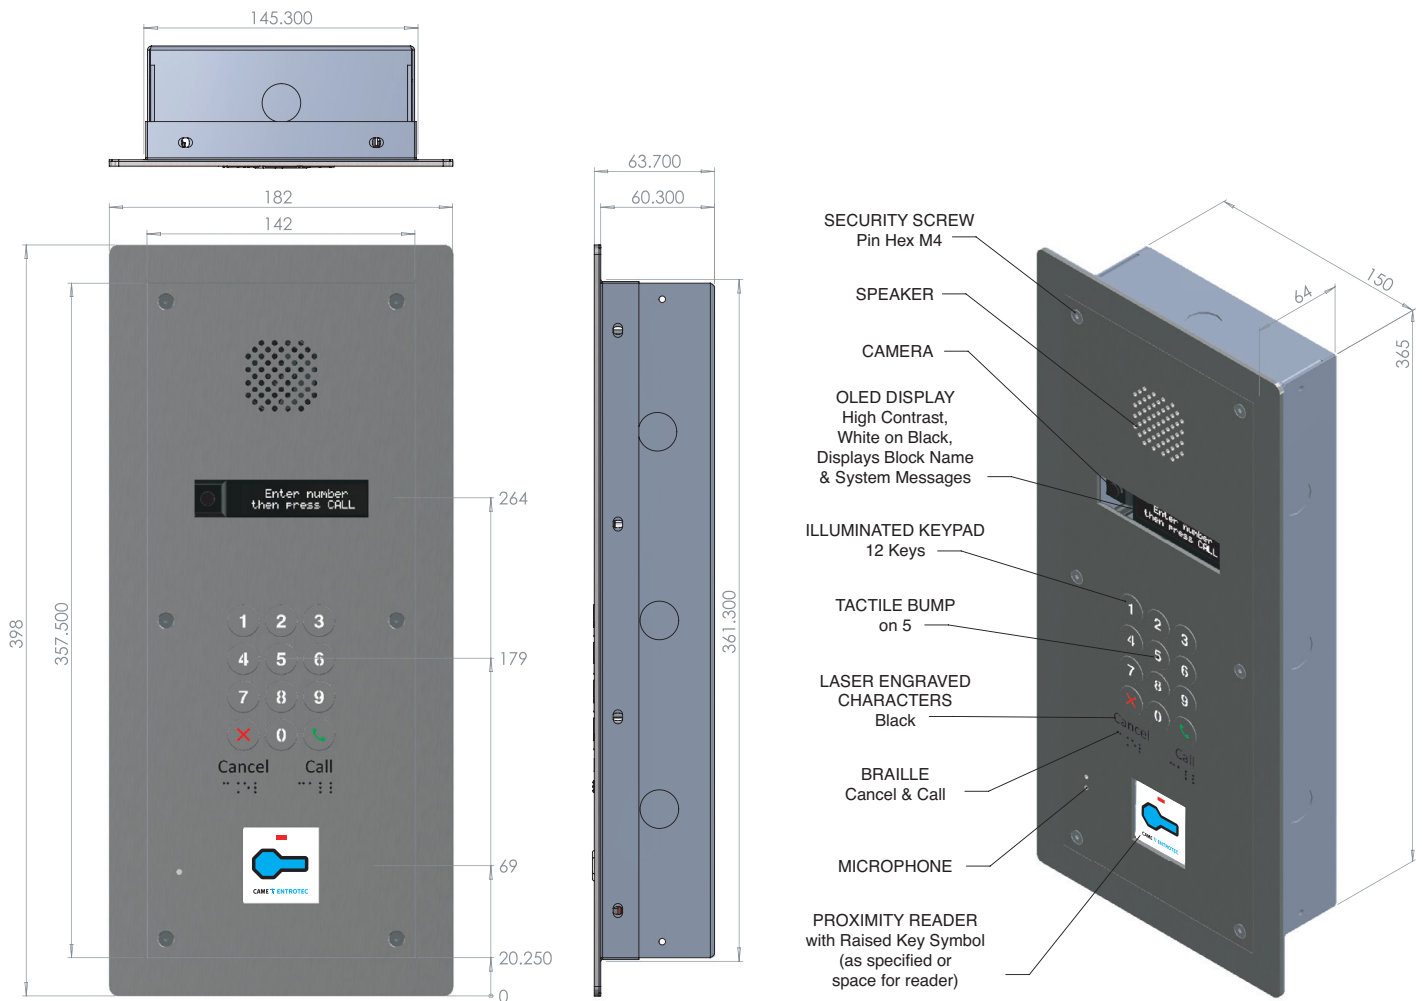

# APEX OLED

APEX 2K finish panel complete with OLED display

## Overview

CAME Entrotec APEX 2K finish panel complete with OLED display. White text on a black background, digital, type 17 bezelled style, illuminated keypad, braille etched Call and Cancel, standard engraving, micro colour camera.

## Dimensions

## Technical characteristics

Model	APEX-OLED-DIG-T17BZ-KP12-BECC-MCC
System Supply	Single Phase Mains Supply 230VAC @ 50Hz, Current Rated for Individual System
System Supply Output	13.8VDC - 18VDC, Rated for Individual System Requirements
Dimensions	398 x 182 x 63.7
Temp Range	-30°C to +60°C
IP Rating	IP 65