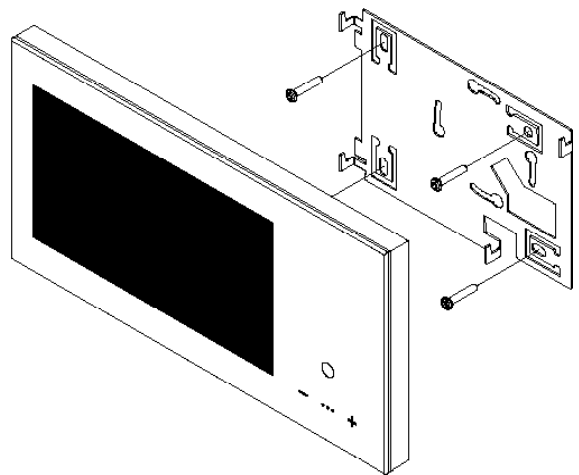

VOGUE

**HANDS FREE VIDEO
APARTMENT
STATION**

CAME 
ENTROTEC

CAME.COM/ENTROTEC

CAME ENTROTEC VOGUE

HANDS FREE VIDEO APARTMENT STATION

OVERVIEW

The Vogue is a modern, stylish apartment station and is compatible with APEX systems. The Vogue allows an occupant of a dwelling to answer a call from a visitor at a communal entrance and have a hands-free, two-way simultaneous conversation. The video option allows the occupant to see and identify the visitor and their location. They can then enable the remote operation of the electric locking device to permit the visitor access.

The VOGUE has a one-piece glass front and the main body is constructed from a hard wearing ABS plastic which has good mechanical properties; impact resistance. The VOGUE is a 'surface mount' design with a metal wall bracket that can be optionally fitted over a 1 gang electrical back-box.

TECHNICAL DATA

- Display 7" TFT LCD, 800x480
- Buttons 6x Capacitive Touch Sensitive Buttons:
- Door Release Capacitive Touch, Illuminated
- Privacy Capacitive Touch, Illuminated
 - 6 time-out settings (5mins to 12hrs)
 - Can also be disabled or set to latch on/off
- Multi-Function Capacitive Touch: Concierge, Camera Select, etc.
- Call Tone User Selectable Pulsed Tone with User Volume Adjustment
- Operating Voltage 12-15VDC (13.8V Nominal)
- Power ~0.2W Idle, ~2.7W Active
- Connections 8 Way Screw Terminals
 - RJ45 Socket
- Dimensions (WxHxD) 237 x 121 x 25mm