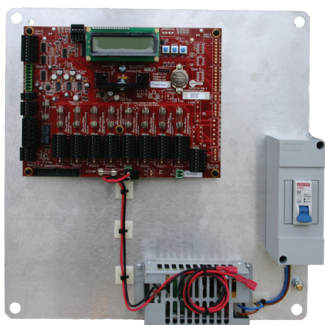

CAME ENTROTEC ELITE

DOOR ENTRY SYSTEM

OVERVIEW

Elite is a simple to use, and easy to install door entry system suitable for low rise buildings with up to 16 apartments and 2 entrance doors.

Elite is a fully isolated system and ideal for Low Rise applications that require Audio only, Colour Video or 'Mix and Match' handsets.

ELITE FEATURES & BENEFITS

- Ideal for Low Rise Applications
- Simple to Install
- Full Isolation of Speech Between Resident and Visitor
- Provides Superior Audio and Video Quality
- Provides 'Reassurance Tone' at Call Panel
- Add up to 16 ED+ Series Audio Handsets and / or EV Series Video Handsets
- Provides Flexible Future Upgrade Option from Audio to Video System For use with 12VDC Maglocks and Strike Locks
- Optional Access Control
- Optional Battery Back-up