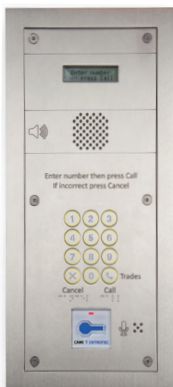

APEX DECK ISOLATED SYSTEM

APEX LITE FOR
LOW & HIGH RISE
DEVELOPMENTS

CAME 
ENTROTEC

CAME.COM/ENTROTEC

CAME ENTROTEC APEX DECK

ISOLATED SYSTEM

OVERVIEW

Apex Lite is ideal for Low and High Rise developments that have multiple apartments and doors. Straight forward to install handset marshalling cabinets satisfy even the most complex audio, video or 'mix and match' door entry systems.

CAME ENTROTEC APEX DECK

ISOLATED SYSTEM

FEATURES

- Controllers supplied in 8, 16 and 24 way formats
- Remote marshalling or deck controllers available in 8, 16 and 24 way formats
- Over 1000 digital and functional doors per system with software configurable door zoning
- Separate speech path per controller
- DC system allowing for battery back-up and DC lock releases and maglocks (fused)
- Supports CAME Entrotec ED+ and RH+ series handsets and EV and EV+ video handsets (6144 maximum)
- Full handset isolation and switch adjustable time periods for all functions
- Energy efficient Black on White LCD readout for panel(s) displaying call progress messages
- Door panels supplied with Pressure Sensitive Buttons, Vandal Resistant Buttons or Backlit Keypad
- Unlimited horizontal speech paths
- Call reassurance tones at door panels with adjustable volume
- Soft-Close (turns on lock power once door has closed)
- Auto Dial features (dials without having to press CALL button)
- Integrated coded access facility (10 codes)
- Anti-Tailgating function
- Lock release times individually adjustable between 1 and 60 seconds
- Multi-block linkable for gated access systems
- Option: EntroNet Concierge system
- Option: Integrated Proximity Access Control
- Option: Lift control system
- Option: Integrated panel camera or separate CCTV camera for video systems