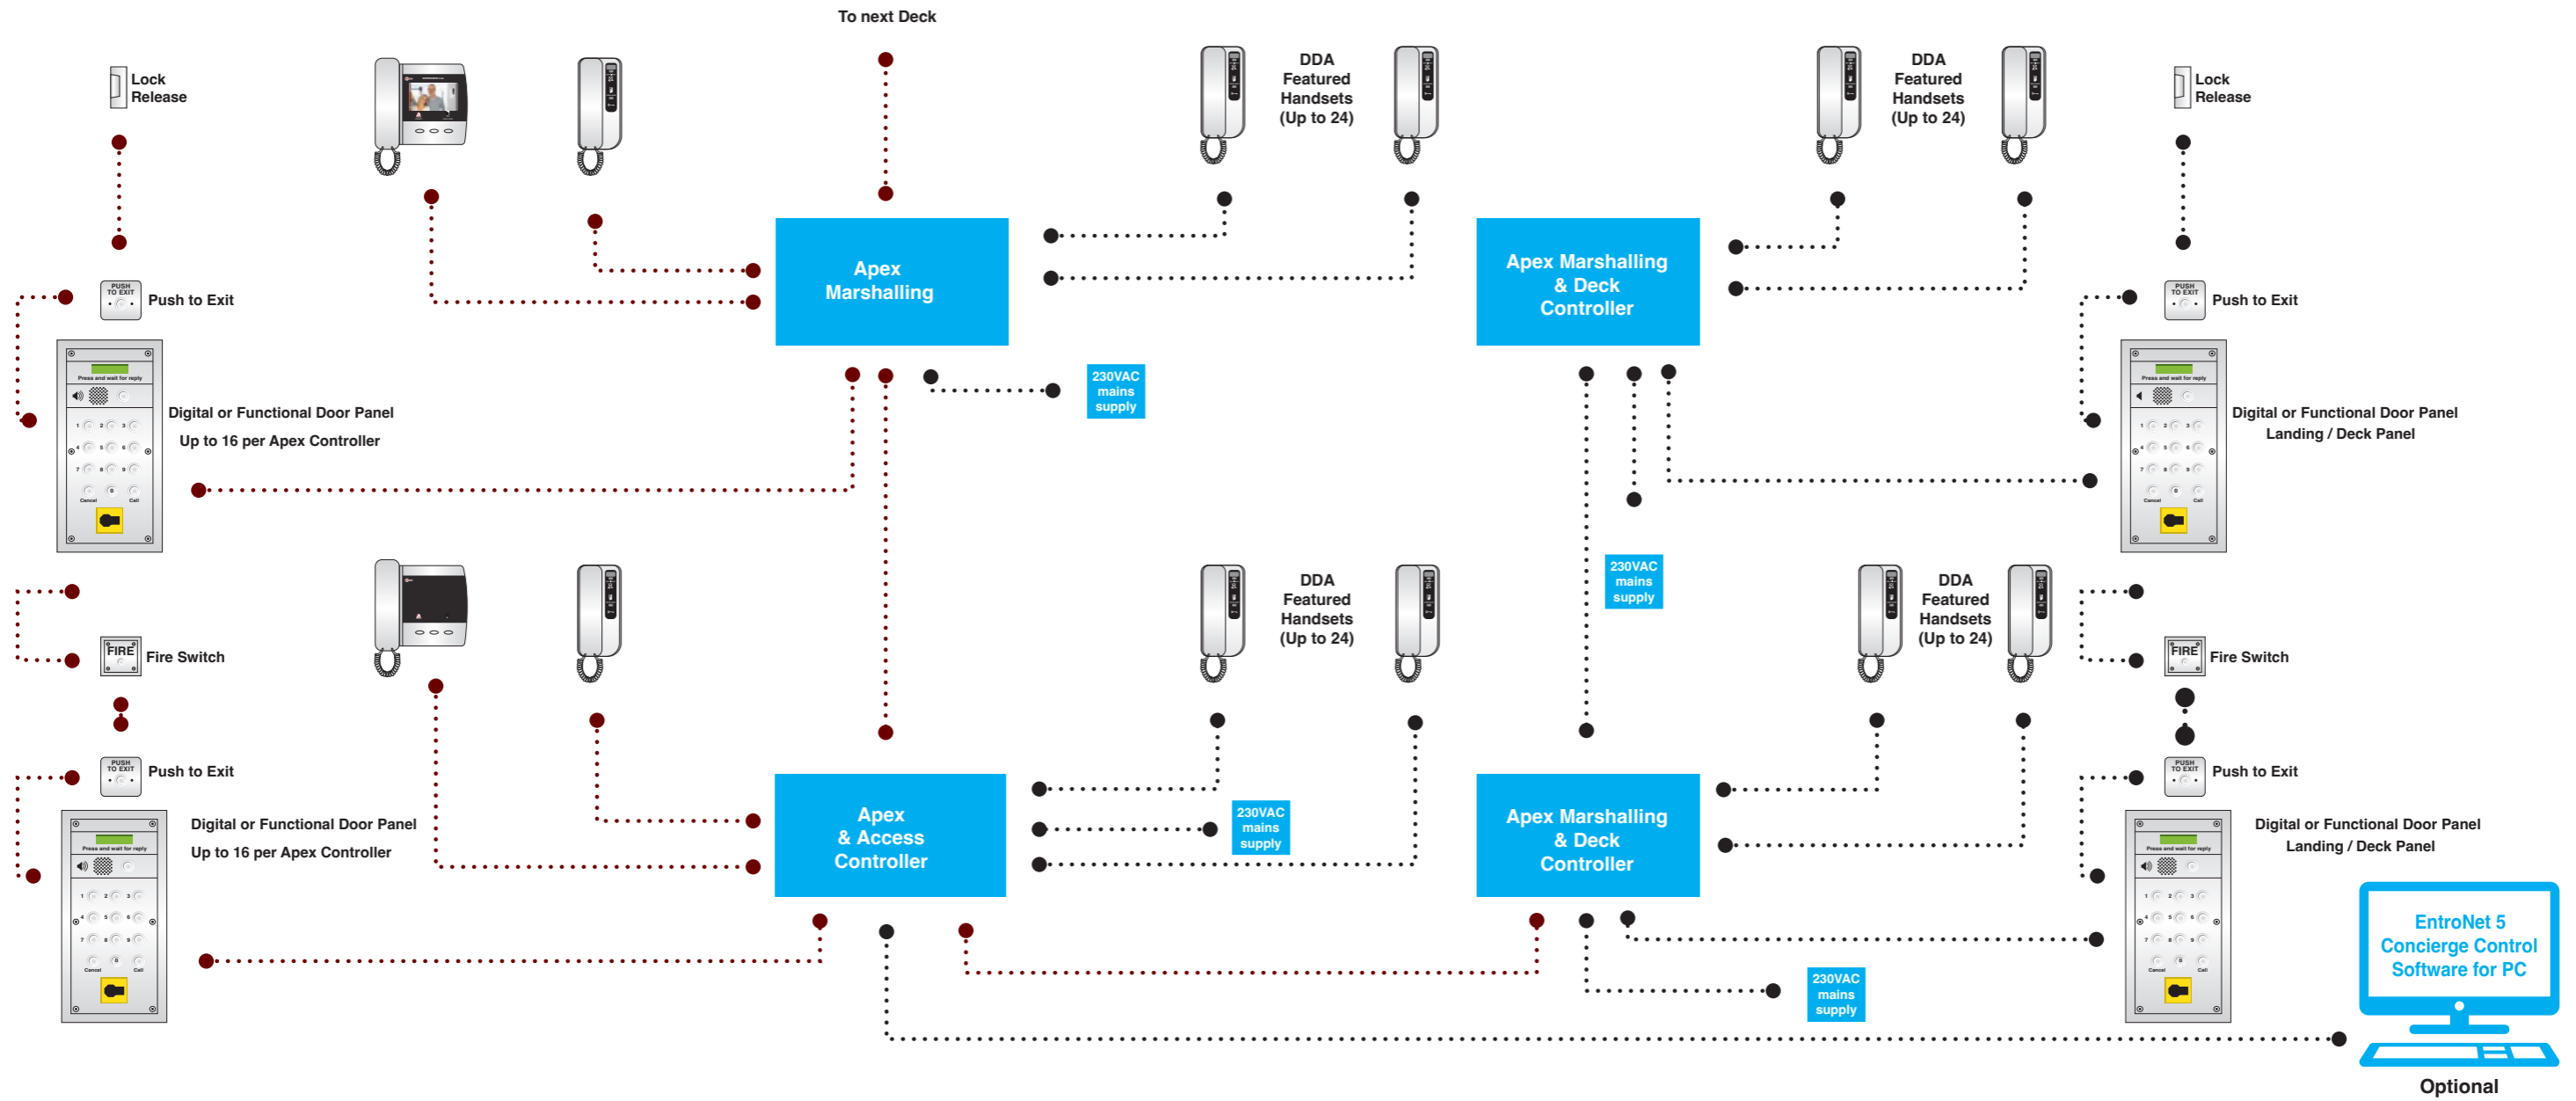

APEX DECK ISOLATED SYSTEM

APEX LITE FOR
LOW & HIGH RISE
DEVELOPMENTS

CAME 
ENTROTEC

CAME.COM/ENTROTEC

CAME ENTROTEC APEX DECK

ISOLATED SYSTEM

OVERVIEW

Apex Lite is ideal for Low and High Rise developments that have multiple apartments and doors. Straight forward to install handset marshalling cabinets satisfy even the most complex audio, video or 'mix and match' door entry systems.

CAME ENTROTEC APEX DECK

ISOLATED SYSTEM

FEATURES

- Controllers supplied in 8, 16 and 24 way formats
- Remote marshalling or deck controllers available in 8, 16 and 24 way formats
- Over 1000 digital and functional doors per system with software configurable door zoning
- Separate speech path per controller
- DC system allowing for battery back-up and DC lock releases and maglocks (fused)
- Supports CAME Entrotec ED+ and RH+ series handsets and EV and EV+ video handsets (6144 maximum)
- Full handset isolation and switch adjustable time periods for all functions
- Energy efficient Black on White LCD readout for panel(s) displaying call progress messages
- Door panels supplied with Pressure Sensitive Buttons, Vandal Resistant Buttons or Backlit Keypad
- Unlimited horizontal speech paths
- Call reassurance tones at door panels with adjustable volume
- Soft-Close (turns on lock power once door has closed)
- Auto Dial features (dials without having to press CALL button)
- Integrated coded access facility (10 codes)
- Anti-Tailgating function
- Lock release times individually adjustable between 1 and 60 seconds
- Multi-block linkable for gated access systems
- Option: EntroNet Concierge system
- Option: Integrated Proximity Access Control
- Option: Lift control system
- Option: Integrated panel camera or separate CCTV camera for video systems