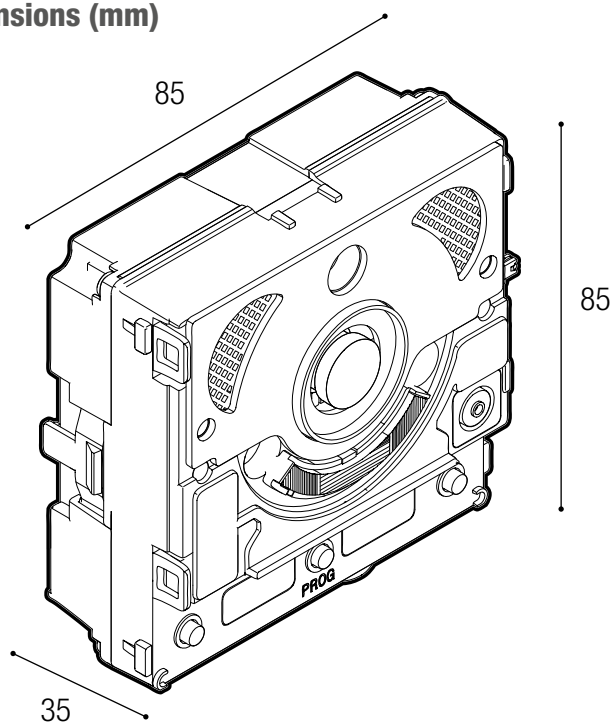

Dimensions (mm)

Main features

- 2 call buttons
- 2 on-board controls: electric lock and auxiliary control (1A, 30V max)
- "Wide-eye" lens, aperture 100° horizontally and 82° vertically
- High efficiency illuminator (adjustable brightness) with anti-glare diffuser
- LED pictograms for status alerts: door opening, active communication, call in progress and system busy
- Adjustable speaker, microphone and electric lock
- Dual blue or white backlit name tags with brightness settings
- Water and dust protection rating IP54
- MiniUSB front panel for firmware updating and programming.

Technical characteristics

MODELS	MTMV/01
Dimensions (mm)	85 x 85 x 35
Packaging dimensions (mm)	156 x 57 x 110
Power supply (V)	16 ÷ 18 DC
Consumption in stand-by mode (mA)	70
Max. absorption (mA)	220
Operating temperature (°C)	-25 ÷ +55
Protection rating (IP)	54
Video standard	PAL/NTSC
Video resolution (pixels)	680 x 512